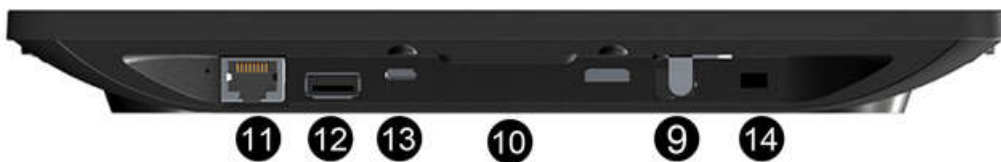

- Bottom

9. DC in
10. Add-on Module Slot
11. Ethernet RJ45 port
12. USB type A
13. Micro USB
14. Power switch