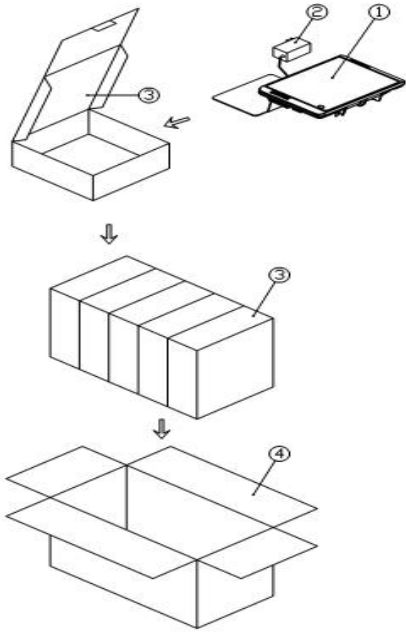

IMAGO

1. Main body
2. AC adapter
3. 1PCS packaging box
4. 5PCS packaging carton